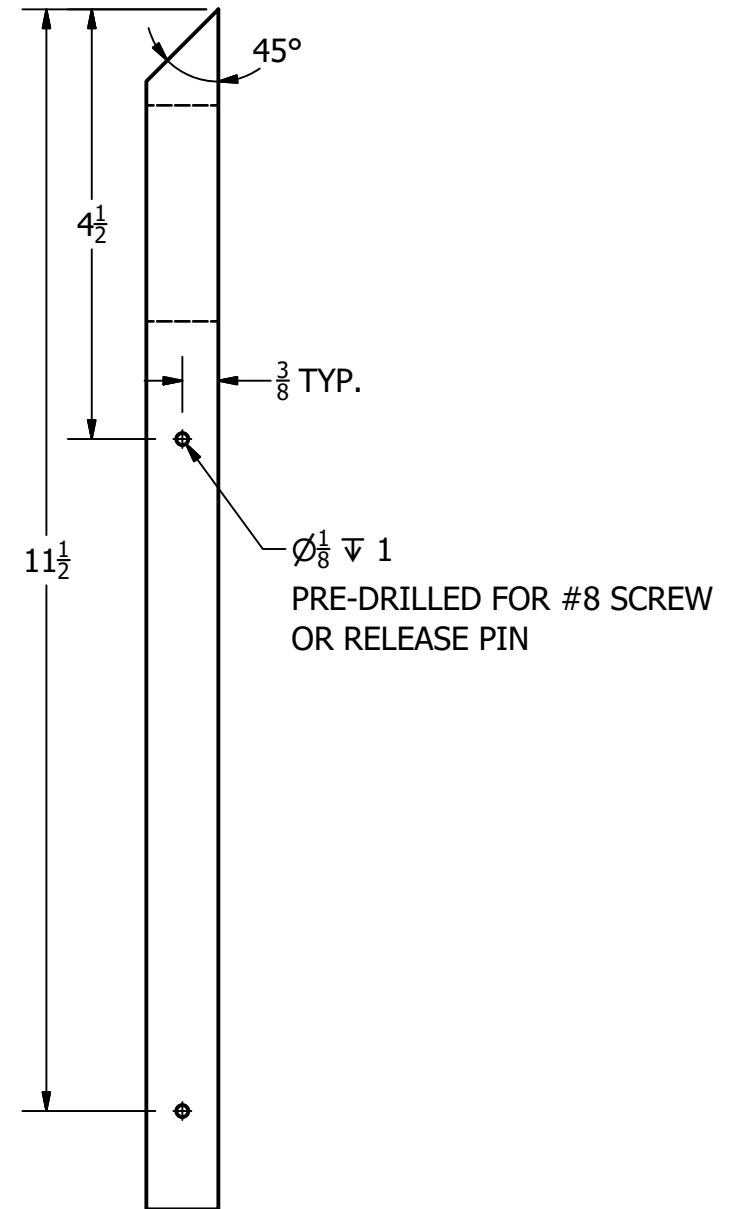

DESIGNED BY: Corey Duzan

PROJECT TITLE: Peterson Bluebird House Plans

9/27/2016

SHEET # 7

FILE NAME: ITEC-IDNR Peterson Bluebird House_Inner Roof.ipt

cduzan

RECOMMENDED TOOLS:

			TECHNOLOGY EDUCATION ASSOCIATION OF ILLINOIS ITEC 2016-ILLINOIS DEPARTMENT OF NATURAL RESOURCES WILDLIFE HABITAT CONSTRUCTION SESSION	
	DESIGNED BY: Corey Duzan		PROJECT TITLE: Peterson Bluebird House Plans	
	9/27/2016	SHEET # 8	FILE NAME: ITEC-IDNR Peterson Bluebird House_Front.ipt	cduzan