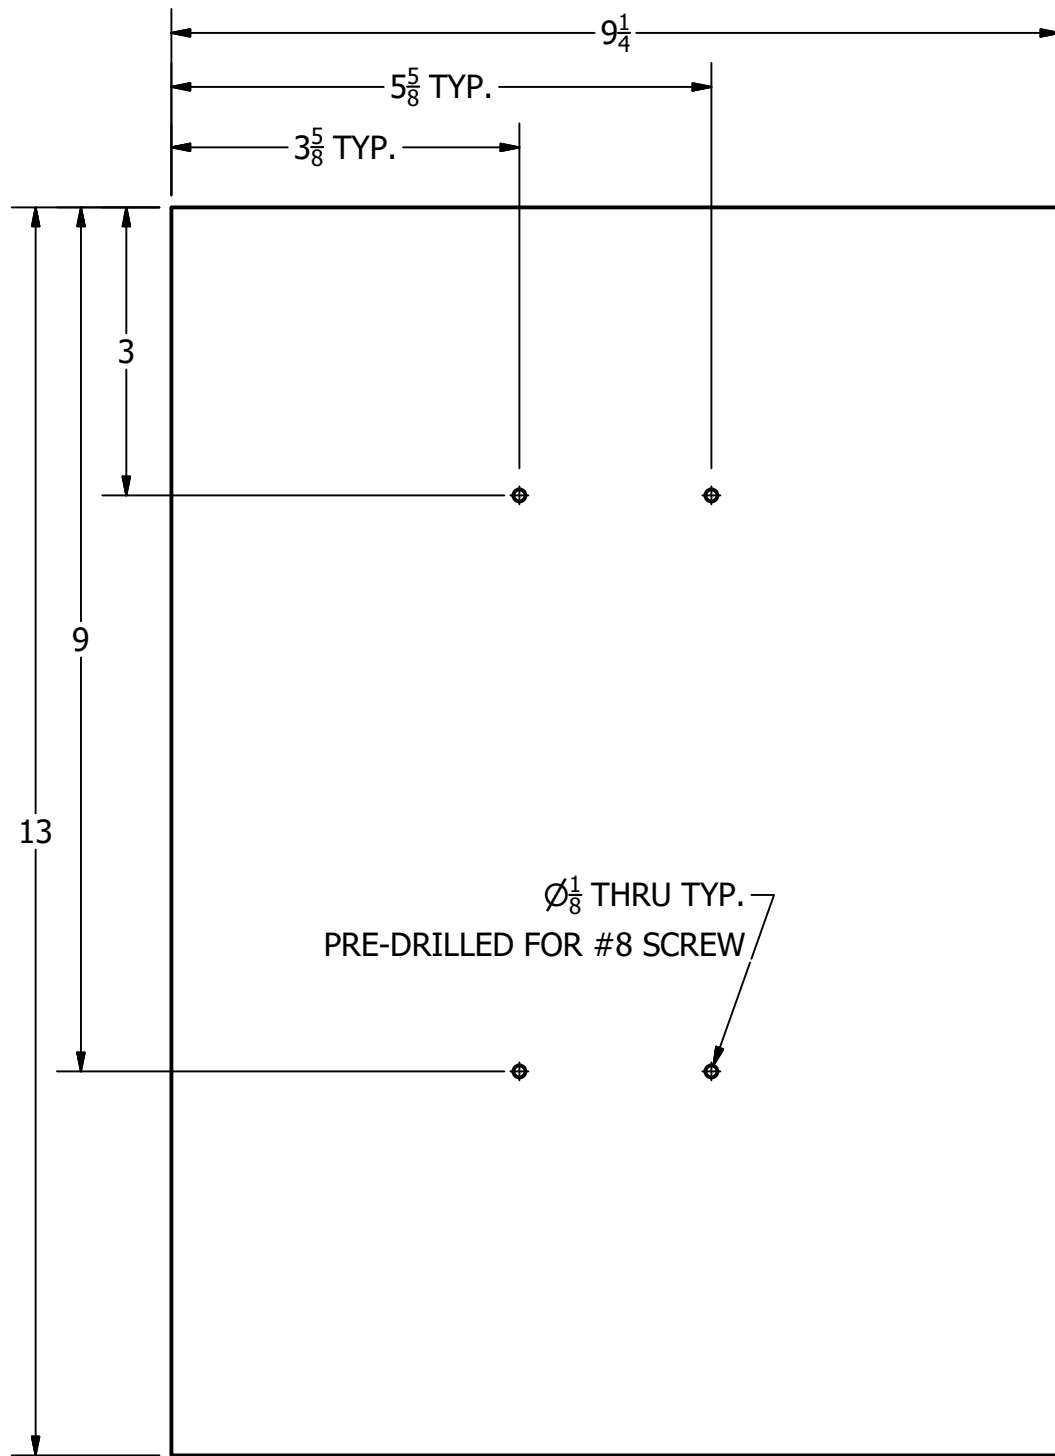

tea*i*

TECHNOLOGY EDUCATION ASSOCIATION OF ILLINOIS
ITEC 2016-ILLINOIS DEPARTMENT OF NATURAL RESOURCES
WILDLIFE HABITAT CONSTRUCTION SESSION

DESIGNED BY: Corey Duzan

PROJECT TITLE: Peterson Bluebird House Plans

9/27/2016

SHEET # 10

FILE NAME: ITEC-IDNR Peterson Bluebird House_Outer Roof.ipt

cduzan