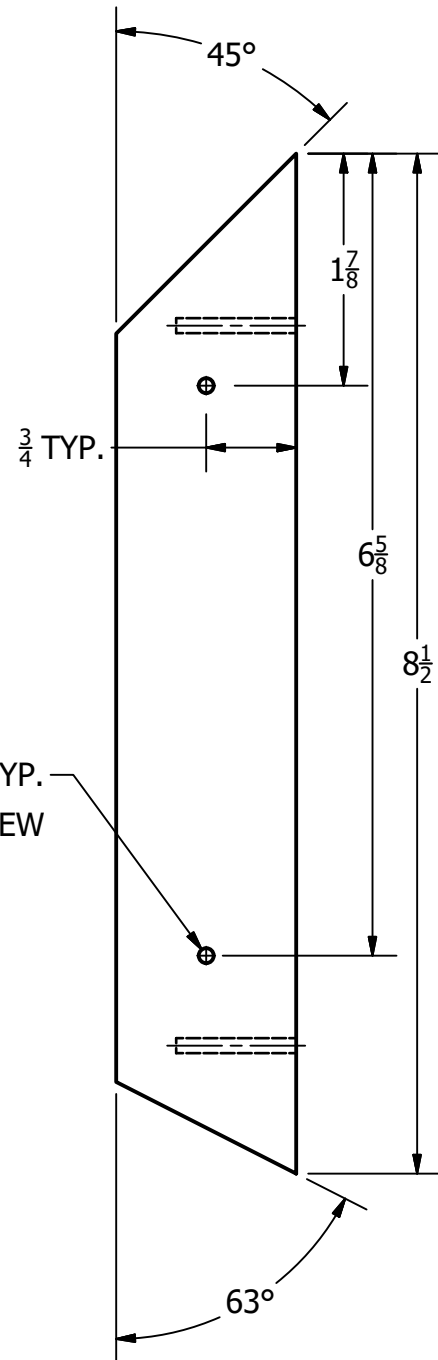

RECOMMENDED TOOLS:

tea*i*

TECHNOLOGY EDUCATION ASSOCIATION OF ILLINOIS
ITEC 2016-ILLINOIS DEPARTMENT OF NATURAL RESOURCES
WILDLIFE HABITAT CONSTRUCTION SESSION

DESIGNED BY: Corey Duzan

PROJECT TITLE: Peterson Bluebird House Plans

9/27/2016

SHEET # 7

FILE NAME: ITEC-IDNR Peterson Bluebird House_Inner Roof.ipt

cduzan