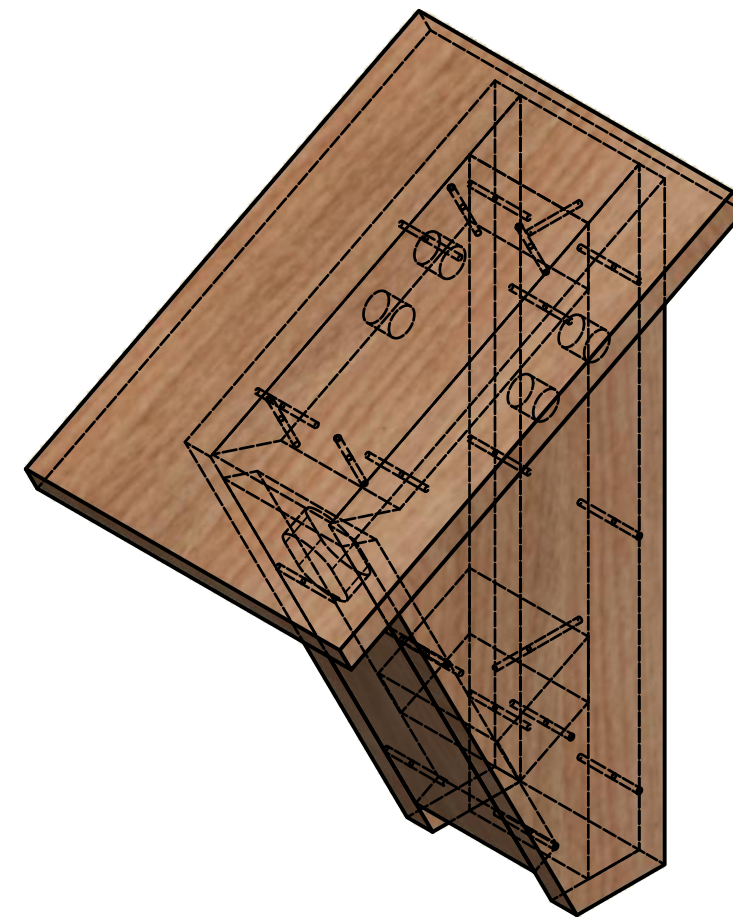

DESIGNED BY: Corey Duzan

PROJECT TITLE: Peterson Bluebird House Plans

10/17/2016

SHEET # 3

FILE NAME: ITEC-IDNR 2X4 Cutting Plan.iam

cduzan

Parts List			
ITEM	QTY	FILE NAME	MATERIAL
1	1	ITEC-IDNR Peterson Bluebird House_Back.ipt	Pressure Treated Wood (2X4)
2	2	ITEC-IDNR Peterson Bluebird House_Side.ipt	Pressure Treated Wood (1X12)
3	1	ITEC-IDNR Peterson Bluebird House_Inner Roof.ipt	Pressure Treated Wood (2X4)
4	1	ITEC-IDNR Peterson Bluebird House_Front.ipt	Pressure Treated Wood (1X4)
5	1	ITEC-IDNR Peterson Bluebird House_Floor.ipt	Pressure Treated Wood (2X4)
6	1	ITEC-IDNR Peterson Bluebird House_Outer Roof.ipt	Pressure Treated Wood (1X12)