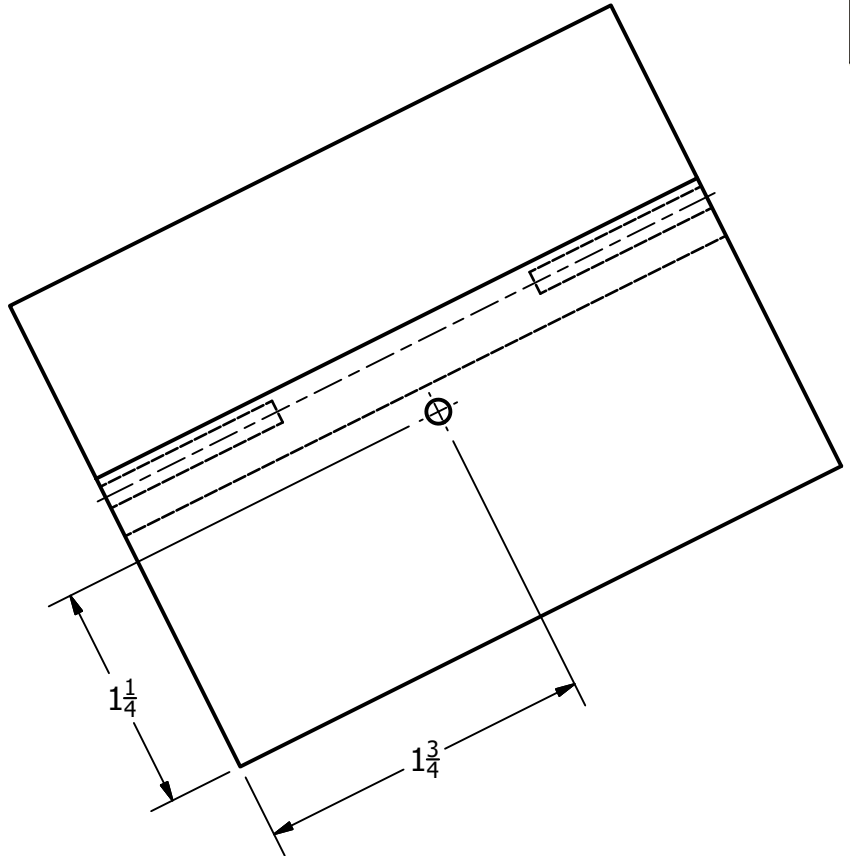

DESIGNED BY: Corey Duzan

PROJECT TITLE: Peterson Bluebird House Plans

9/27/2016

SHEET # 7

FILE NAME: ITEC-IDNR Peterson Bluebird House_Inner Roof.ipt

cduzan

RECOMMENDED TOOLS:

			TECHNOLOGY EDUCATION ASSOCIATION OF ILLINOIS ITEC 2016-ILLINOIS DEPARTMENT OF NATURAL RESOURCES WILDLIFE HABITAT CONSTRUCTION SESSION	
	DESIGNED BY: Corey Duzan		PROJECT TITLE: Peterson Bluebird House Plans	
	9/27/2016	SHEET # 8	FILE NAME: ITEC-IDNR Peterson Bluebird House_Front.ipt	cduzan