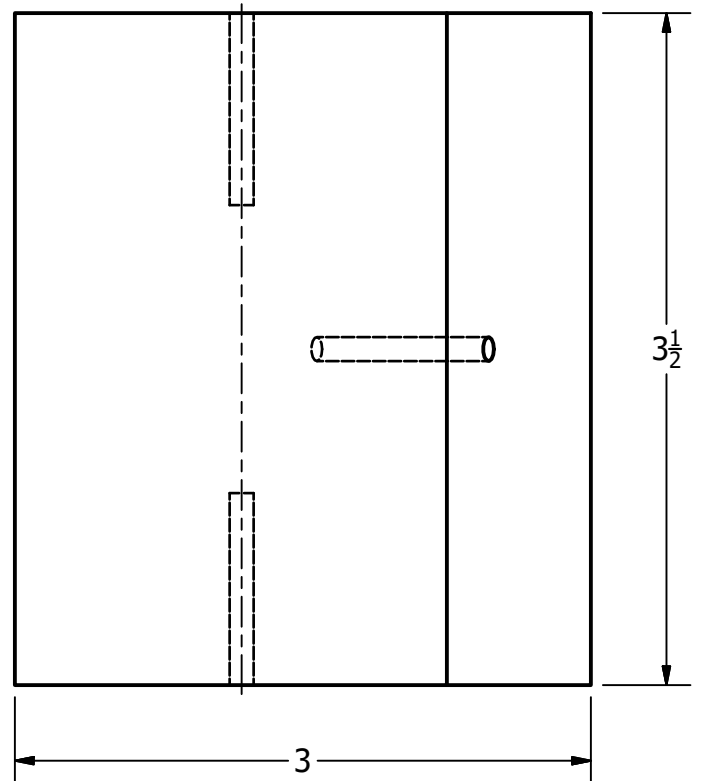

DESIGNED BY: Corey Duzan

PROJECT TITLE: Peterson Bluebird House Plans

9/27/2016

SHEET # 7

FILE NAME: ITEC-IDNR Peterson Bluebird House_Inner Roof.ipt

cduzan

RECOMMENDED TOOLS:

			TECHNOLOGY EDUCATION ASSOCIATION OF ILLINOIS ITEC 2016-ILLINOIS DEPARTMENT OF NATURAL RESOURCES WILDLIFE HABITAT CONSTRUCTION SESSION	
	DESIGNED BY: Corey Duzan		PROJECT TITLE: Peterson Bluebird House Plans	
	9/27/2016	SHEET # 8	FILE NAME: ITEC-IDNR Peterson Bluebird House_Front.ipt	cduzan