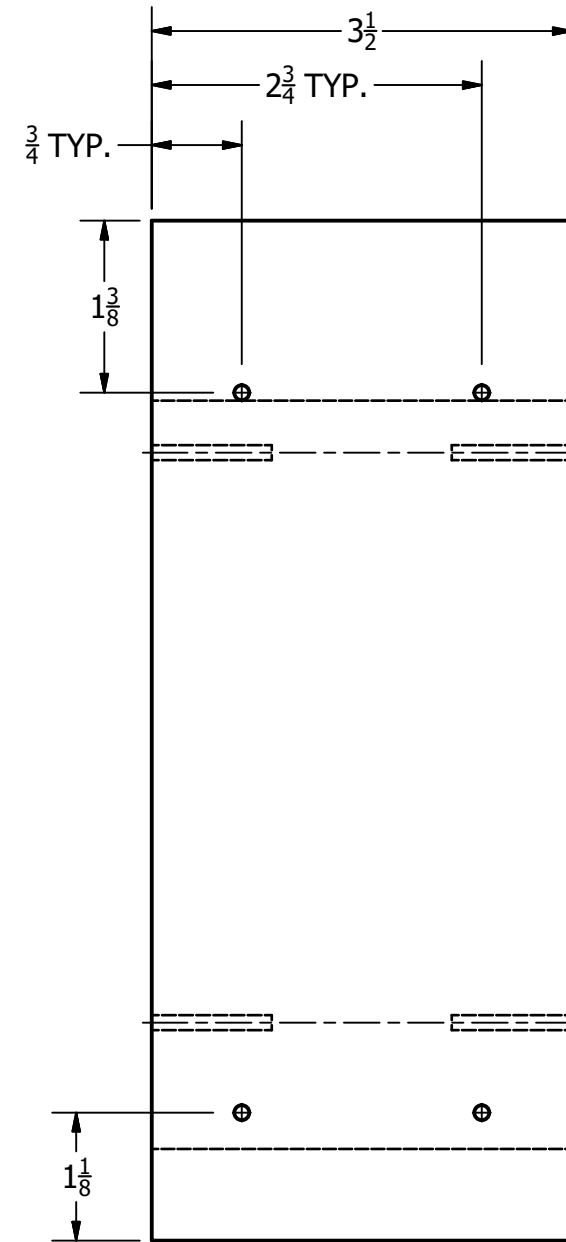

RECOMMENDED TOOLS:

tea*i*

TECHNOLOGY EDUCATION ASSOCIATION OF ILLINOIS
ITEC 2016-ILLINOIS DEPARTMENT OF NATURAL RESOURCES
WILDLIFE HABITAT CONSTRUCTION SESSION

DESIGNED BY: Corey Duzan

PROJECT TITLE: Peterson Bluebird House Plans

9/27/2016

SHEET # 7

FILE NAME: ITEC-IDNR Peterson Bluebird House_Inner Roof.ipt

cduzan