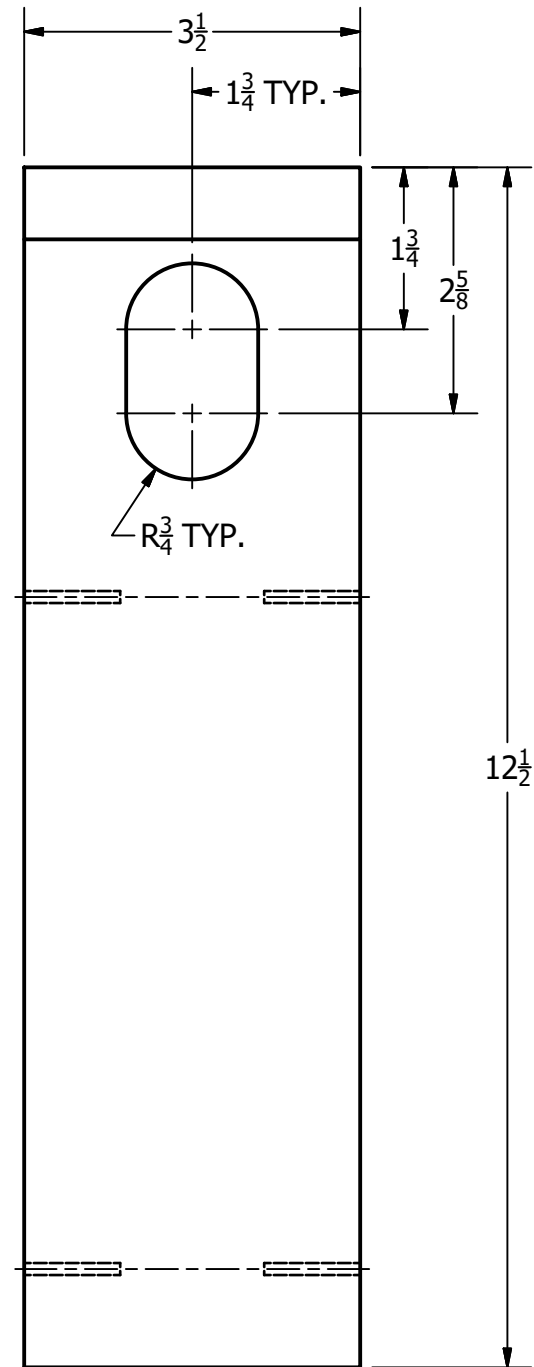

RECOMMENDED TOOLS:

			TECHNOLOGY EDUCATION ASSOCIATION OF ILLINOIS ITEC 2016-ILLINOIS DEPARTMENT OF NATURAL RESOURCES WILDLIFE HABITAT CONSTRUCTION SESSION	
	DESIGNED BY: Corey Duzan		PROJECT TITLE: Peterson Bluebird House Plans	
	9/27/2016	SHEET # 8	FILE NAME: ITEC-IDNR Peterson Bluebird House_Front.ipt	cduzan