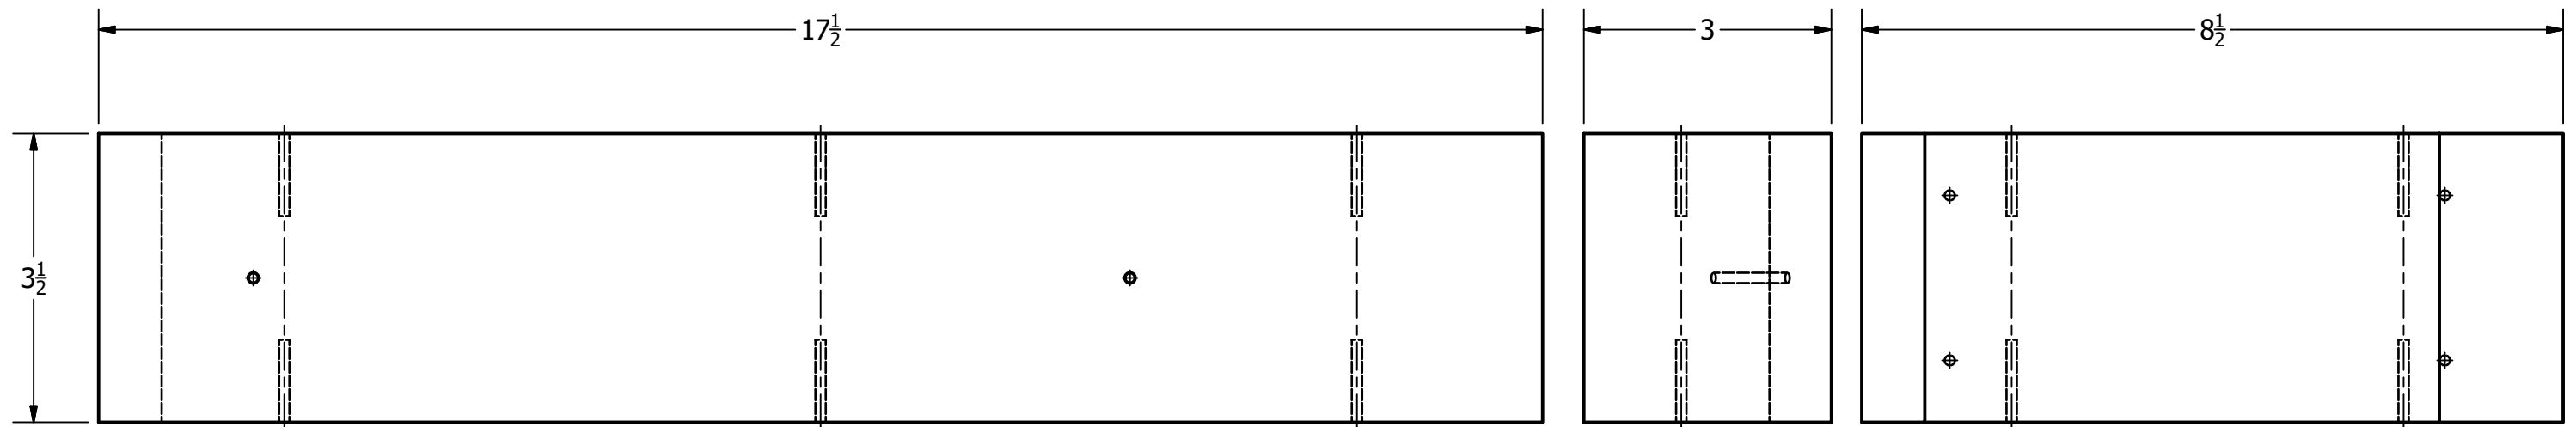

teai

TECHNOLOGY EDUCATION ASSOCIATION OF ILLINOIS
ITEC 2016-ILLINOIS DEPARTMENT OF NATURAL RESOURCES
WILDLIFE HABITAT CONSTRUCTION SESSION

DESIGNED BY: Corey Duzan

PROJECT TITLE: Peterson Bluebird House Plans

10/17/2016

SHEET # 3

FILE NAME: ITEC-IDNR 2X4 Cutting Plan.iam

cduzan