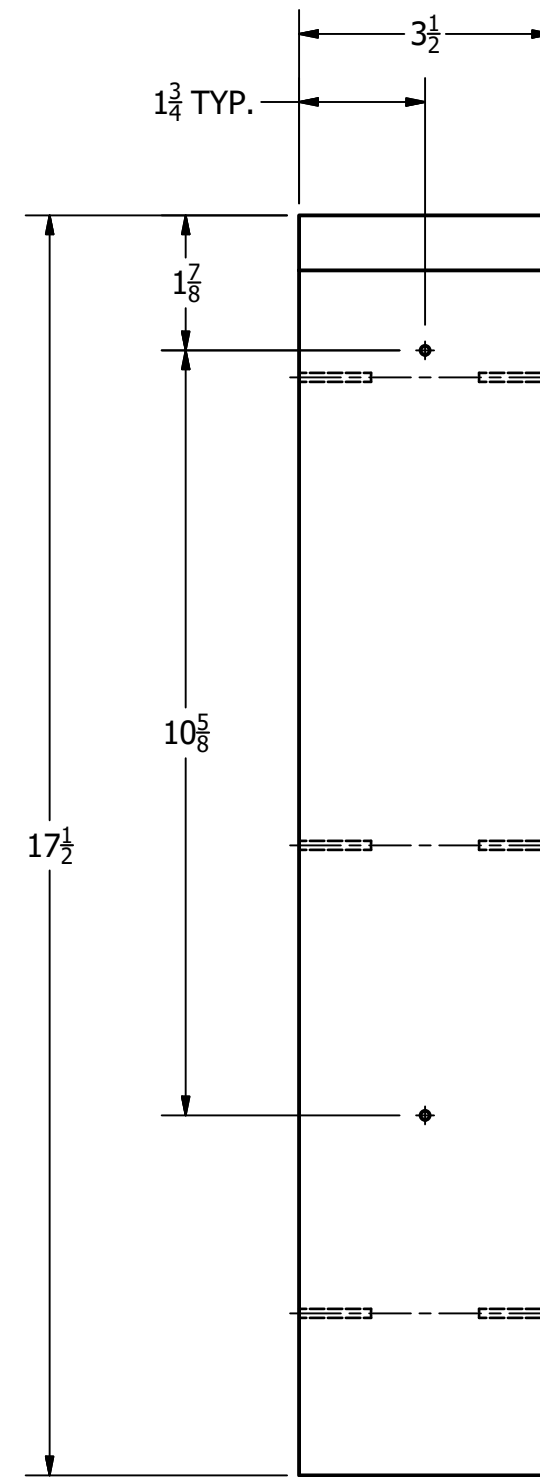

DESIGNED BY: Corey Duzan

PROJECT TITLE: Peterson Bluebird House Plans

10/17/2016

SHEET # 3

FILE NAME: ITEC-IDNR 2X4 Cutting Plan.iam

cduzan

Parts List			
ITEM	QTY	FILE NAME	MATERIAL
1	1	ITEC-IDNR Peterson Bluebird House_Back.ipt	Pressure Treated Wood (2X4)
2	2	ITEC-IDNR Peterson Bluebird House_Side.ipt	Pressure Treated Wood (1X12)
3	1	ITEC-IDNR Peterson Bluebird House_Inner Roof.ipt	Pressure Treated Wood (2X4)
4	1	ITEC-IDNR Peterson Bluebird House_Front.ipt	Pressure Treated Wood (1X4)
5	1	ITEC-IDNR Peterson Bluebird House_Floor.ipt	Pressure Treated Wood (2X4)
6	1	ITEC-IDNR Peterson Bluebird House_Outer Roof.ipt	Pressure Treated Wood (1X12)