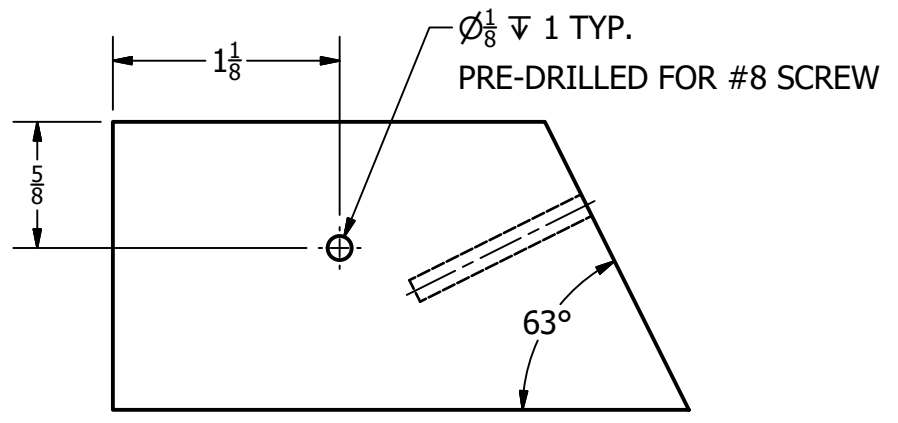

DESIGNED BY: Corey Duzan

PROJECT TITLE: Peterson Bluebird House Plans

9/27/2016

SHEET # 7

FILE NAME: ITEC-IDNR Peterson Bluebird House_Inner Roof.ipt

cduzan

RECOMMENDED TOOLS:

			TECHNOLOGY EDUCATION ASSOCIATION OF ILLINOIS ITEC 2016-ILLINOIS DEPARTMENT OF NATURAL RESOURCES WILDLIFE HABITAT CONSTRUCTION SESSION	
	DESIGNED BY: Corey Duzan		PROJECT TITLE: Peterson Bluebird House Plans	
	9/27/2016	SHEET # 8	FILE NAME: ITEC-IDNR Peterson Bluebird House_Front.ipt	cduzan