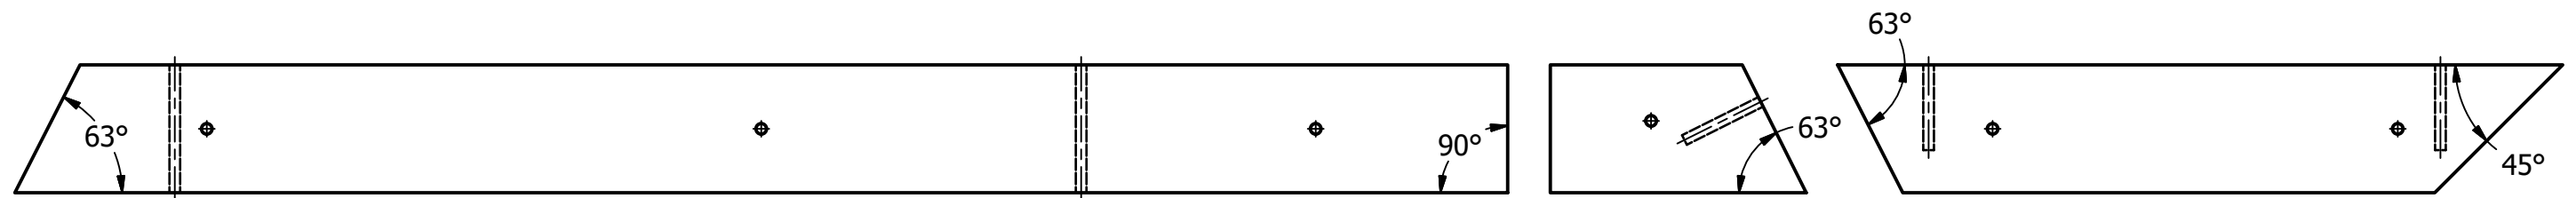

teai

TECHNOLOGY EDUCATION ASSOCIATION OF ILLINOIS
ITEC 2016-ILLINOIS DEPARTMENT OF NATURAL RESOURCES
WILDLIFE HABITAT CONSTRUCTION SESSION

DESIGNED BY: Corey Duzan

PROJECT TITLE: Peterson Bluebird House Plans

10/17/2016

SHEET # 3

FILE NAME: ITEC-IDNR 2X4 Cutting Plan.iam

cduzan