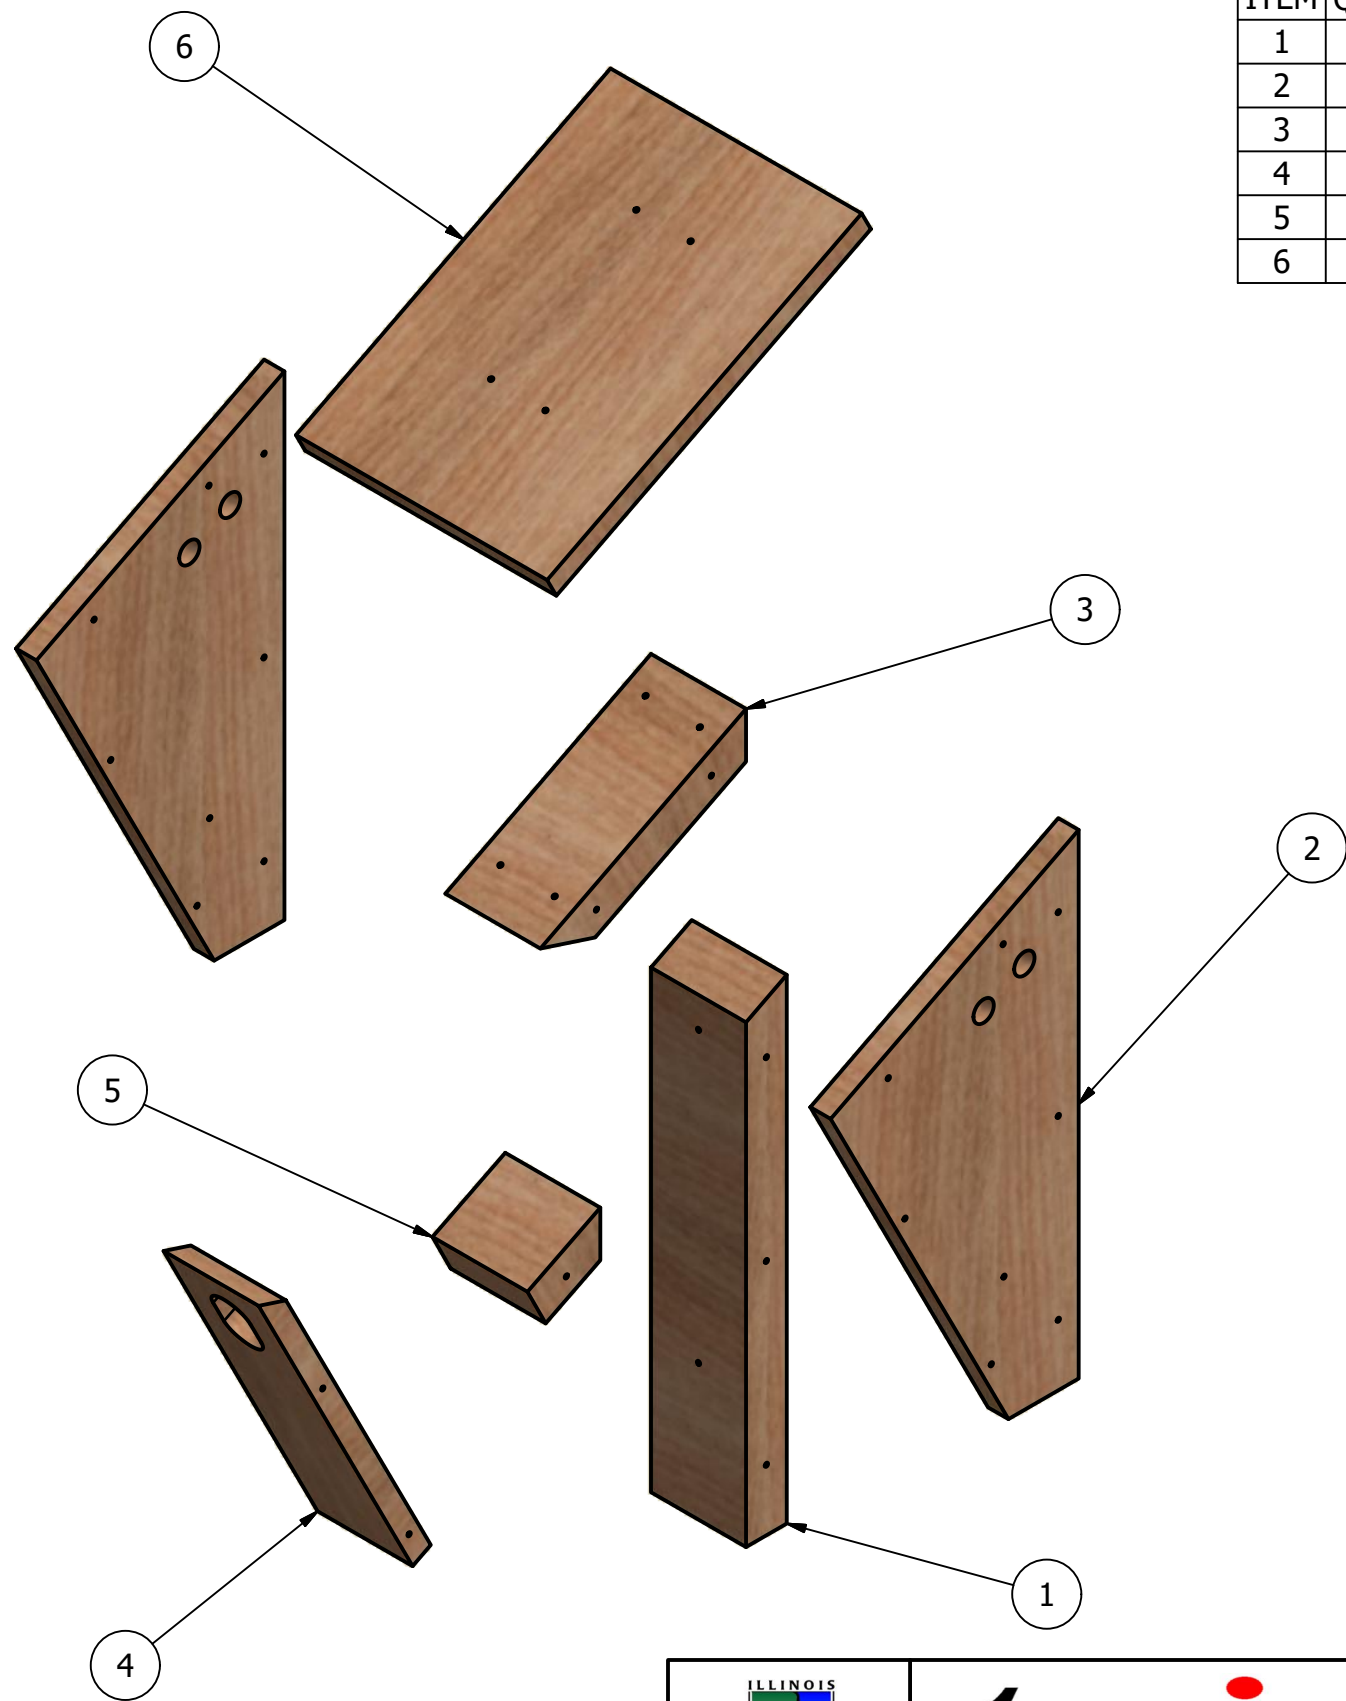

DESIGNED BY: Corey Duzan

PROJECT TITLE: Peterson Bluebird House Plans

10/17/2016

SHEET # 3

FILE NAME: ITEC-IDNR 2X4 Cutting Plan.iam

cduzan

Parts List			
ITEM	QTY	FILE NAME	MATERIAL
1	1	ITEC-IDNR Peterson Bluebird House_Back.ipt	Pressure Treated Wood (2X4)
2	2	ITEC-IDNR Peterson Bluebird House_Side.ipt	Pressure Treated Wood (1X12)
3	1	ITEC-IDNR Peterson Bluebird House_Inner Roof.ipt	Pressure Treated Wood (2X4)
4	1	ITEC-IDNR Peterson Bluebird House_Front.ipt	Pressure Treated Wood (1X4)
5	1	ITEC-IDNR Peterson Bluebird House_Floor.ipt	Pressure Treated Wood (2X4)
6	1	ITEC-IDNR Peterson Bluebird House_Outer Roof.ipt	Pressure Treated Wood (1X12)