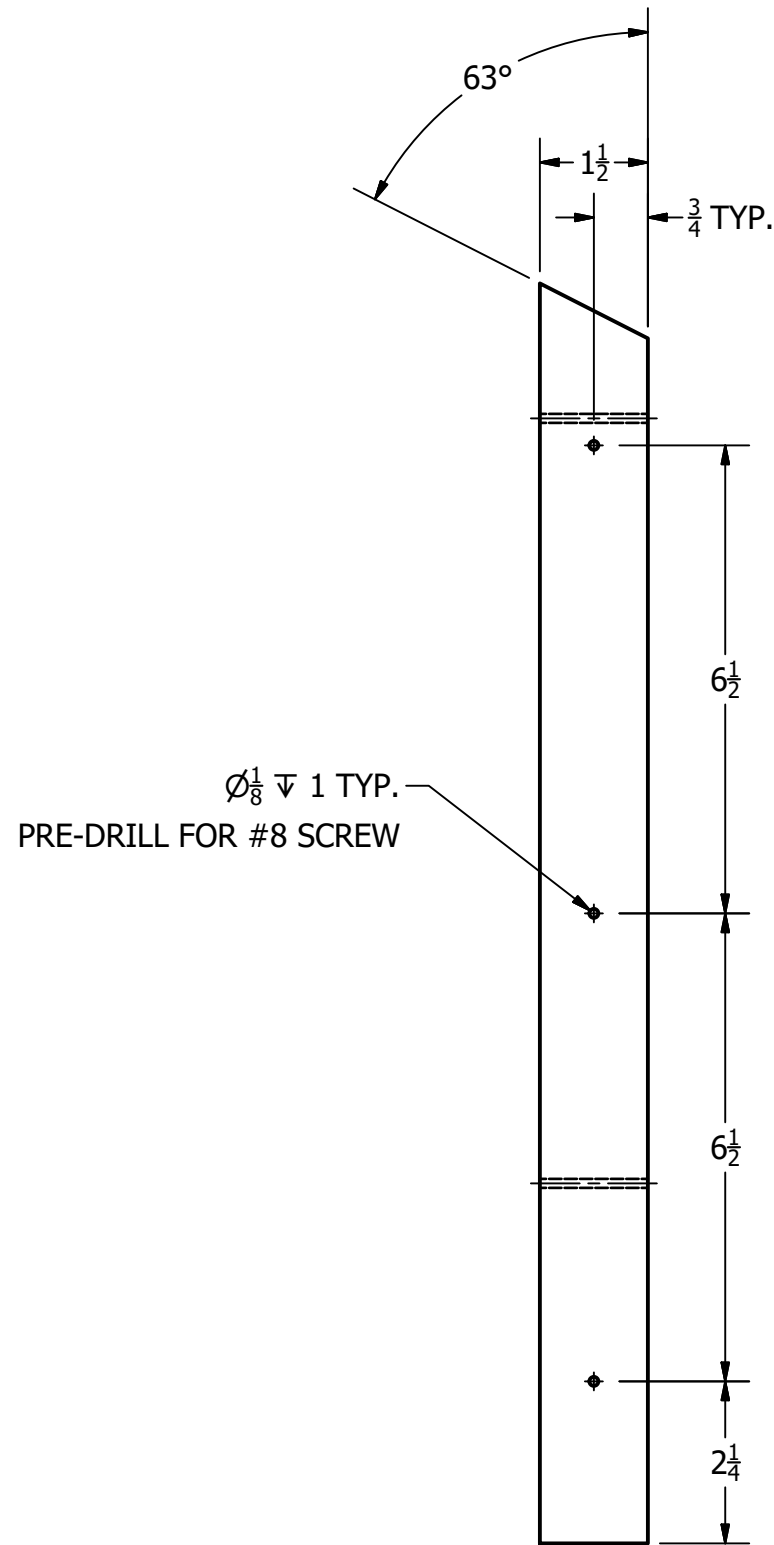

DESIGNED BY: Corey Duzan

PROJECT TITLE: Peterson Bluebird House Plans

10/17/2016

SHEET # 3

FILE NAME: ITEC-IDNR 2X4 Cutting Plan.iam

cduzan

Parts List			
ITEM	QTY	FILE NAME	MATERIAL
1	1	ITEC-IDNR Peterson Bluebird House_Back.ipt	Pressure Treated Wood (2X4)
2	2	ITEC-IDNR Peterson Bluebird House_Side.ipt	Pressure Treated Wood (1X12)
3	1	ITEC-IDNR Peterson Bluebird House_Inner Roof.ipt	Pressure Treated Wood (2X4)
4	1	ITEC-IDNR Peterson Bluebird House_Front.ipt	Pressure Treated Wood (1X4)
5	1	ITEC-IDNR Peterson Bluebird House_Floor.ipt	Pressure Treated Wood (2X4)
6	1	ITEC-IDNR Peterson Bluebird House_Outer Roof.ipt	Pressure Treated Wood (1X12)