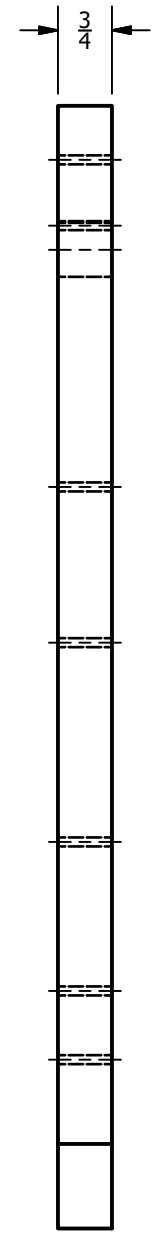

**"CONSTRUCTING WILDLIFE HABITAT IN A
WOODWORKING COURSE FOR THE ILLINOIS
DEPARTMENT OF NATURAL RESOURCES"**

**PETERSON BLUEBIRD
HOUSE PLANS**

ITEC 2016
Normal, Illinois
Illinois Technology Education Conference
Marriott Hotel & Conference Center
Oct 28-29, 2016

DESIGNED BY: Corey Duzan

PROJECT TITLE: Peterson Bluebird House Plans

10/17/2016

SHEET # 3

FILE NAME: ITEC-IDNR 2X4 Cutting Plan.iam

cduzan

Parts List			
ITEM	QTY	FILE NAME	MATERIAL
1	1	ITEC-IDNR Peterson Bluebird House_Back.ipt	Pressure Treated Wood (2X4)
2	2	ITEC-IDNR Peterson Bluebird House_Side.ipt	Pressure Treated Wood (1X12)
3	1	ITEC-IDNR Peterson Bluebird House_Inner Roof.ipt	Pressure Treated Wood (2X4)
4	1	ITEC-IDNR Peterson Bluebird House_Front.ipt	Pressure Treated Wood (1X4)
5	1	ITEC-IDNR Peterson Bluebird House_Floor.ipt	Pressure Treated Wood (2X4)
6	1	ITEC-IDNR Peterson Bluebird House_Outer Roof.ipt	Pressure Treated Wood (1X12)

9/27/2016

SHEET # 5

FILE NAME: ITEC-IDNR Peterson Bluebird House_Back.ipt

cduzan

RECOMMENDED TOOLS:

**FABRICATION SUGGESTION:
JIG CREATION AND UTILIZATION**

tea*i*

TECHNOLOGY EDUCATION ASSOCIATION OF ILLINOIS
ITEC 2016-ILLINOIS DEPARTMENT OF NATURAL RESOURCES
WILDLIFE HABITAT CONSTRUCTION SESSION

DESIGNED BY: Corey Duzan		PROJECT TITLE: Peterson Bluebird House Plans	
9/27/2016	SHEET # 6	FILE NAME: ITEC-IDNR Peterson Bluebird House_Side.ipt	cduzan

RECOMMENDED TOOLS:

tea*i*

TECHNOLOGY EDUCATION ASSOCIATION OF ILLINOIS
 ITEC 2016-ILLINOIS DEPARTMENT OF NATURAL RESOURCES
 WILDLIFE HABITAT CONSTRUCTION SESSION