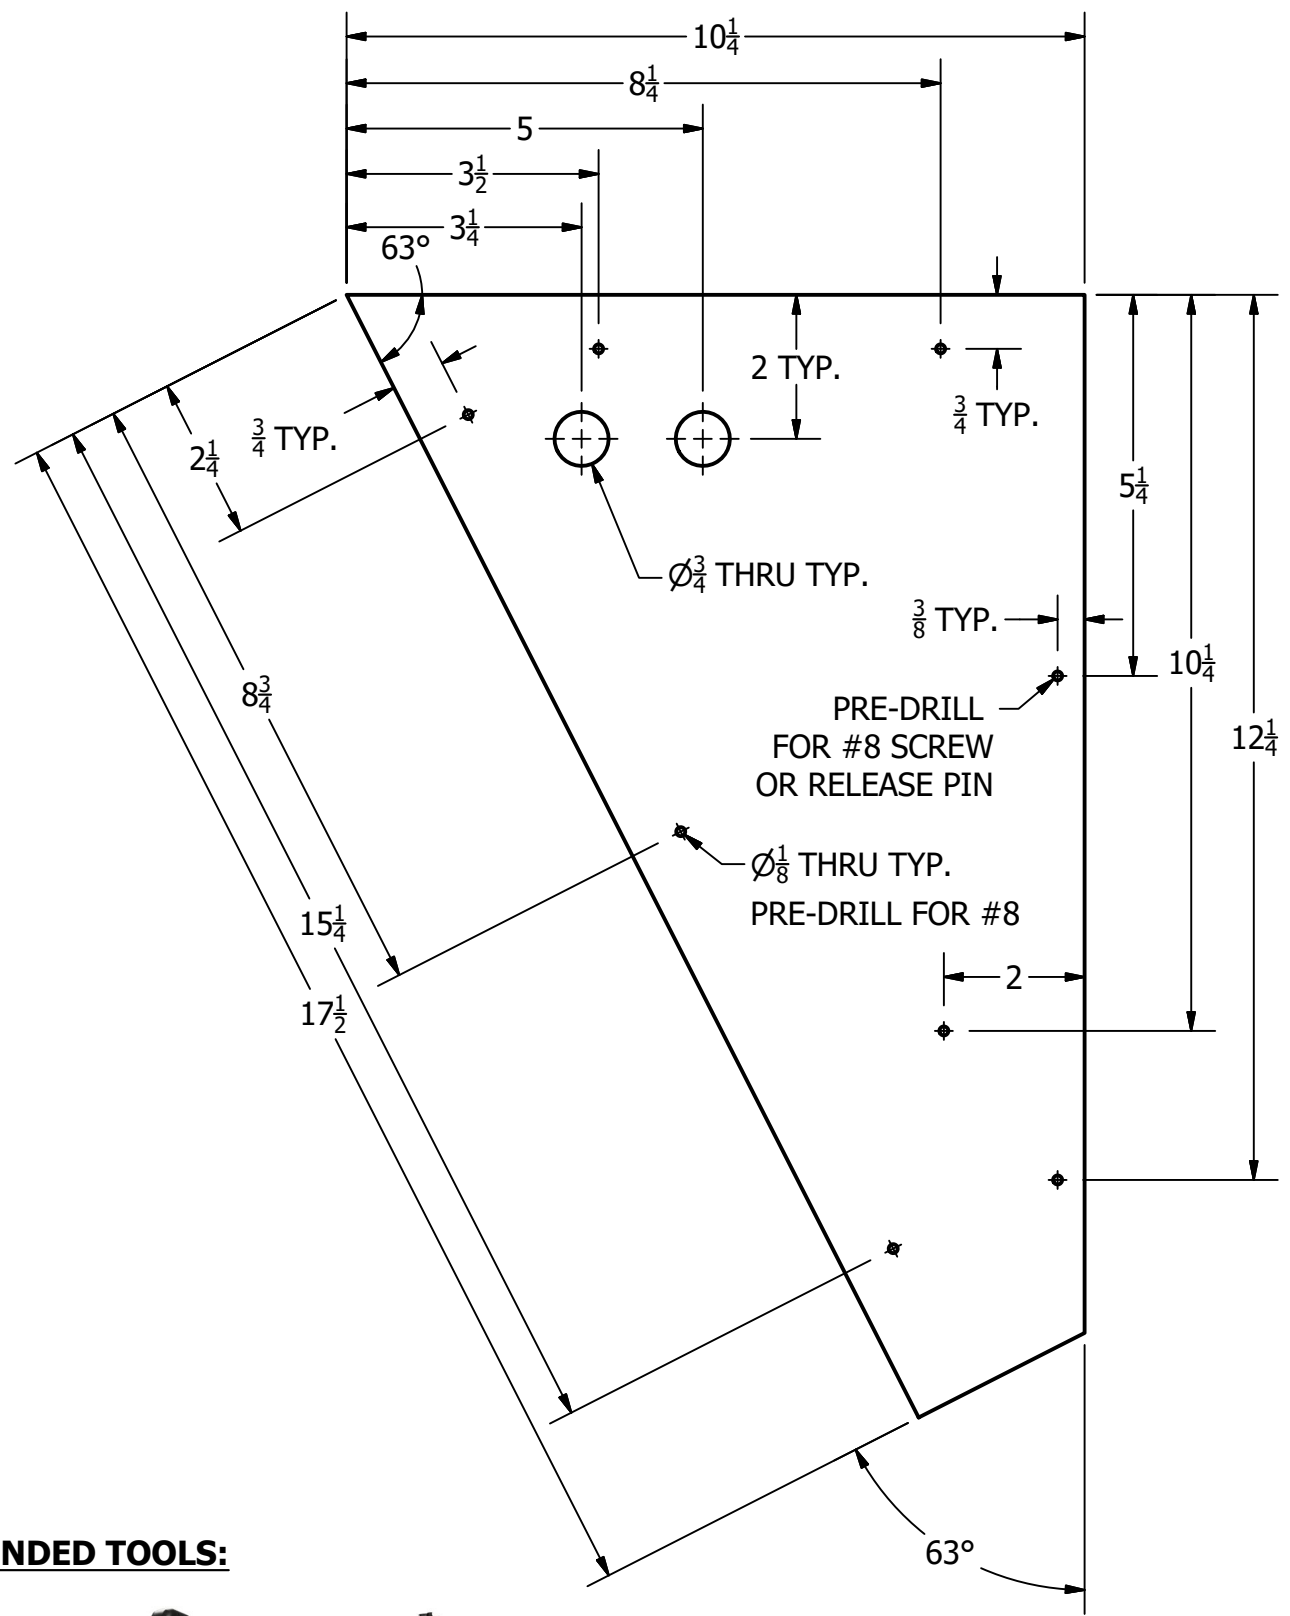

RECOMMENDED TOOLS:

**FABRICATION SUGGESTION:
JIG CREATION AND UTILIZATION**

tea*i*

TECHNOLOGY EDUCATION ASSOCIATION OF ILLINOIS
ITEC 2016-ILLINOIS DEPARTMENT OF NATURAL RESOURCES
WILDLIFE HABITAT CONSTRUCTION SESSION

DESIGNED BY: Corey Duzan		PROJECT TITLE: Peterson Bluebird House Plans	
9/27/2016	SHEET # 6	FILE NAME: ITEC-IDNR Peterson Bluebird House_Side.ipt	cduzan